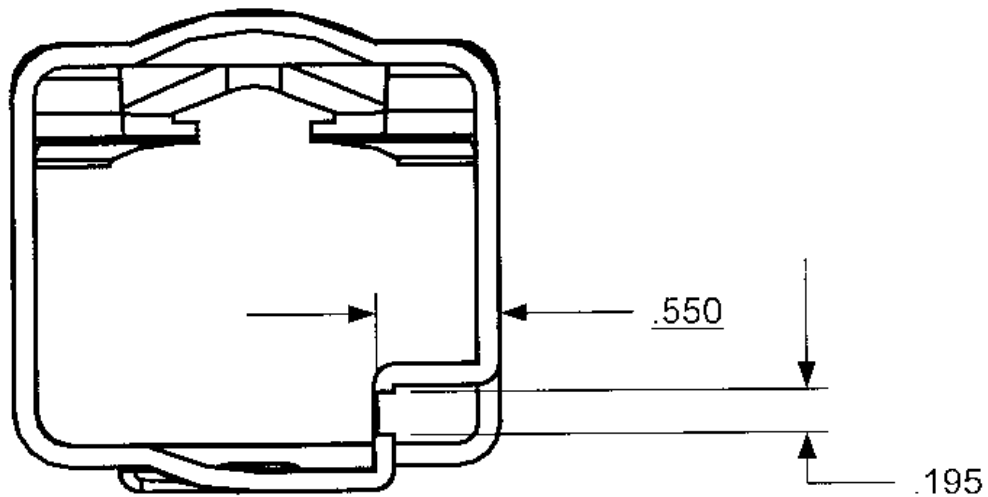

Receiver Width: 2.2 in

Charging Handle Cutout